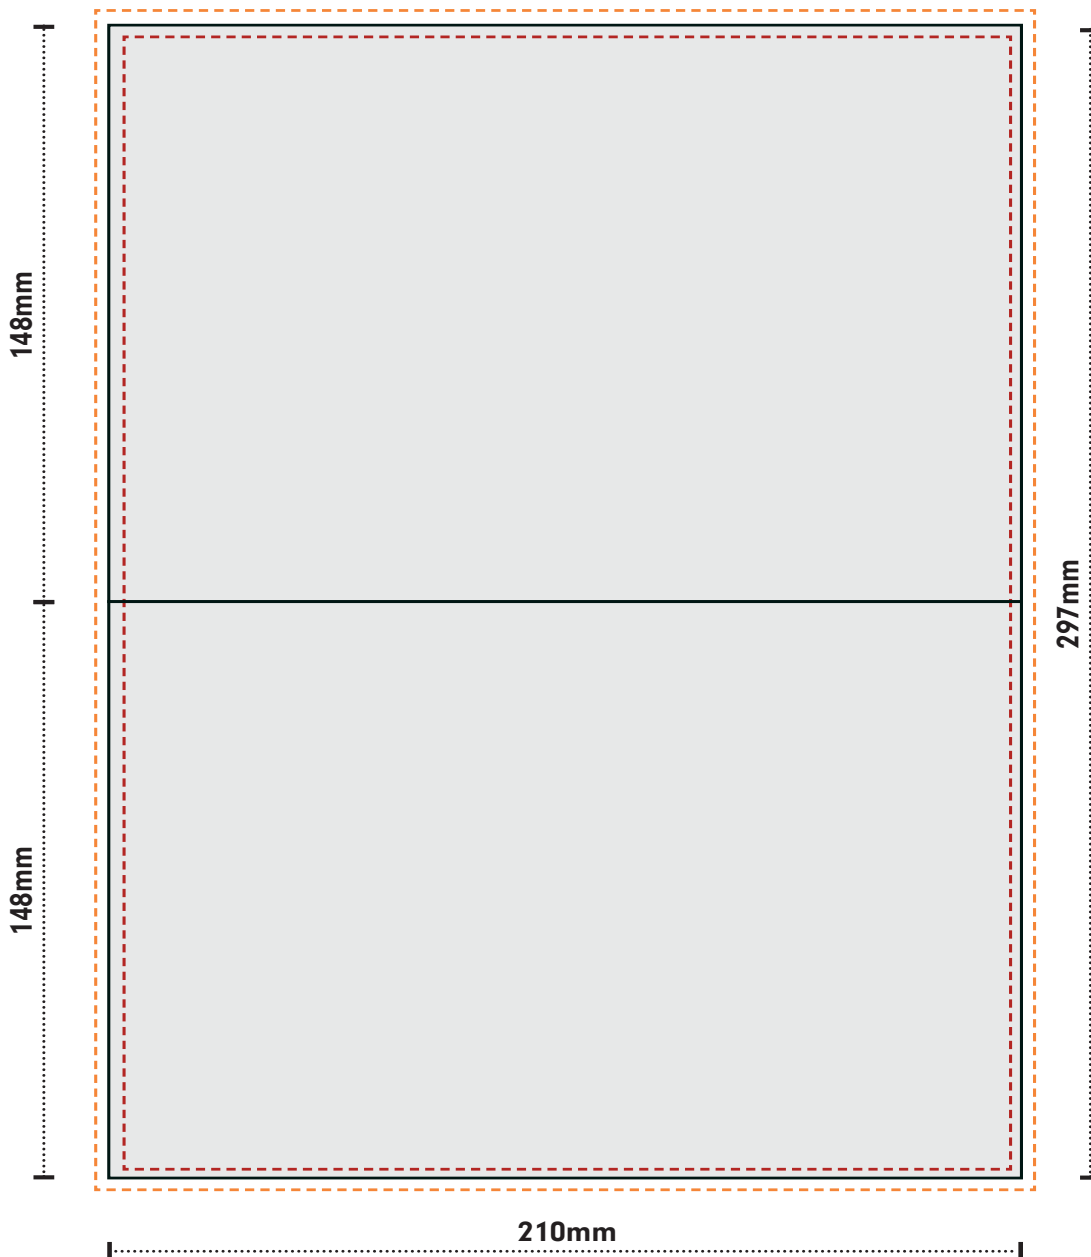

## Margin

Set your margins to 3mm around all edges. Inside this is your safe area, ensure you keep important text and images within this.

## Bleed

3mm is essential especially when images, colour or text goes to the edge of your page.