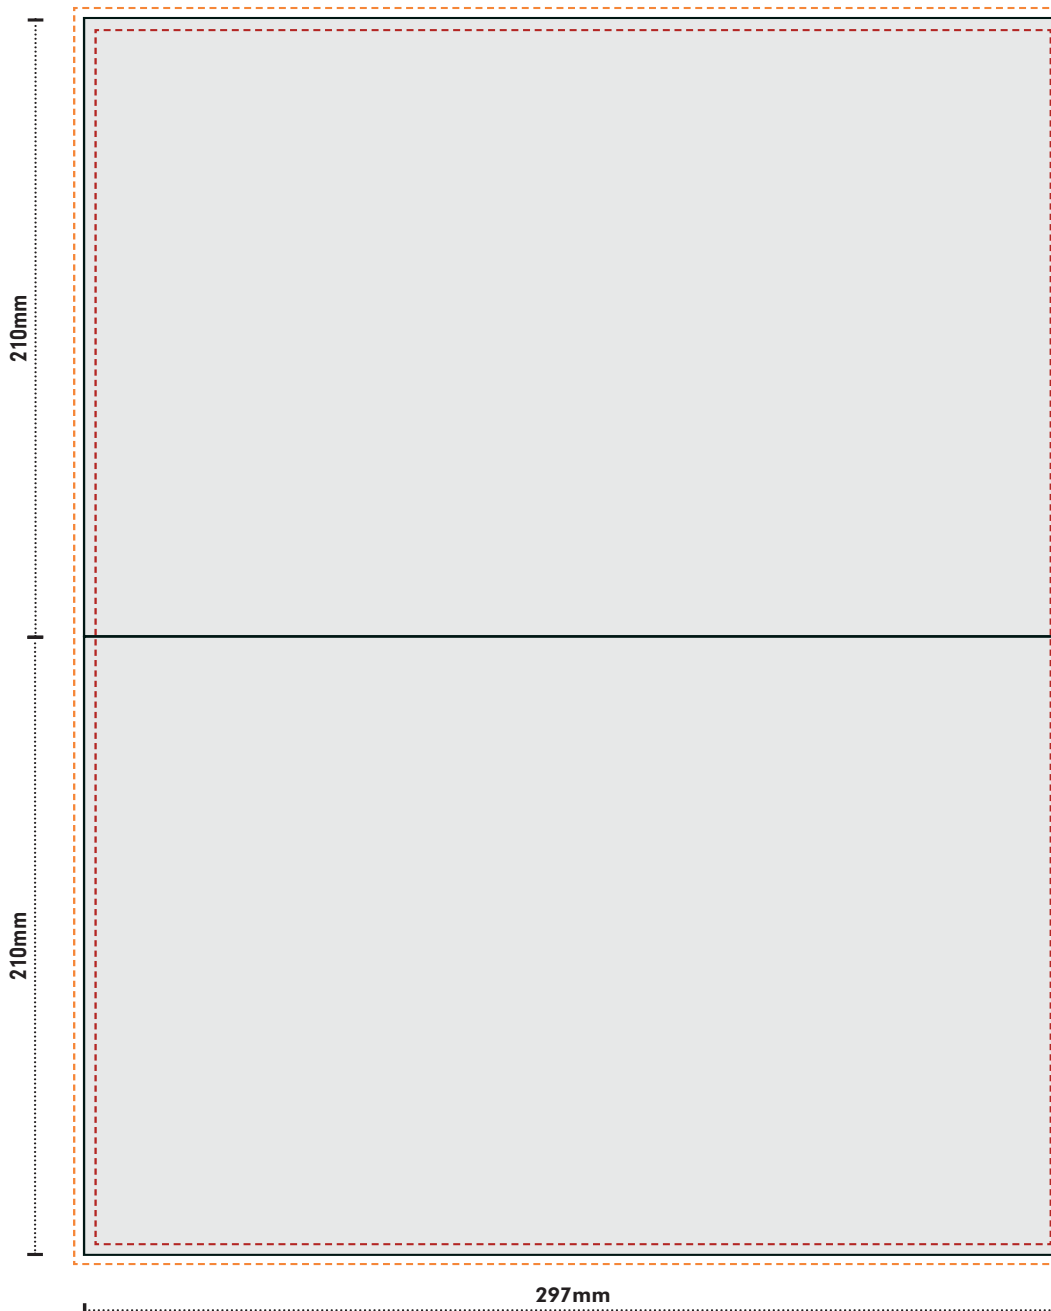

A4 4PP

All you need to do is provide a Hi-resolution PDF or packaged InDesign file with 3mm bleed and printers marks. If you have any queries please call us on 01159 399 797

Margin

Set your margins to 3mm around all edges. Inside this is your safe area, ensure you keep important text and images within this.

Bleed

3mm is essential especially when images, colour or text goes to the edge of your page.

Crop

Please include these when exporting your artwork to a PDF format.