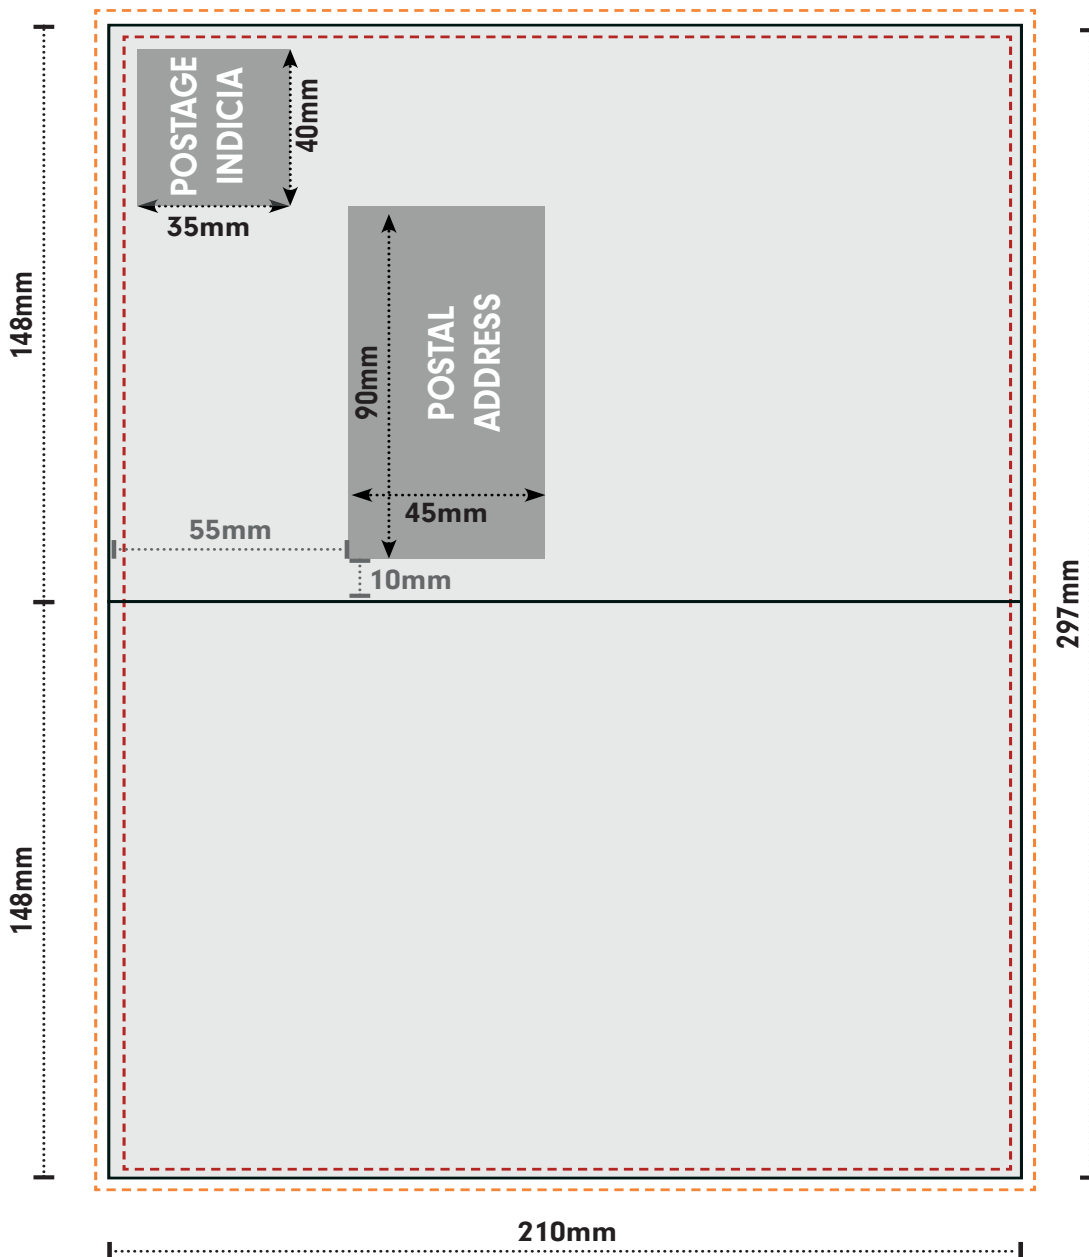

## Margin

Set your margins to 3mm around all edges. Inside this is your safe area, ensure you keep important text and images within this.

## Postal Address

This is fixed to being 10mm from the left and 55mm from the top. The postal address area needs to be 90x45mm and left completely clear.

## Postal Indicia

This is fixed, 6mm from the top and side. The postal indicia area needs to be 40x35mm and left completely clear.

A5 4PP OPM ONLY

## Please note

If you are not designing a OPM the entire left 210 x 296mm area can be filled with your design.